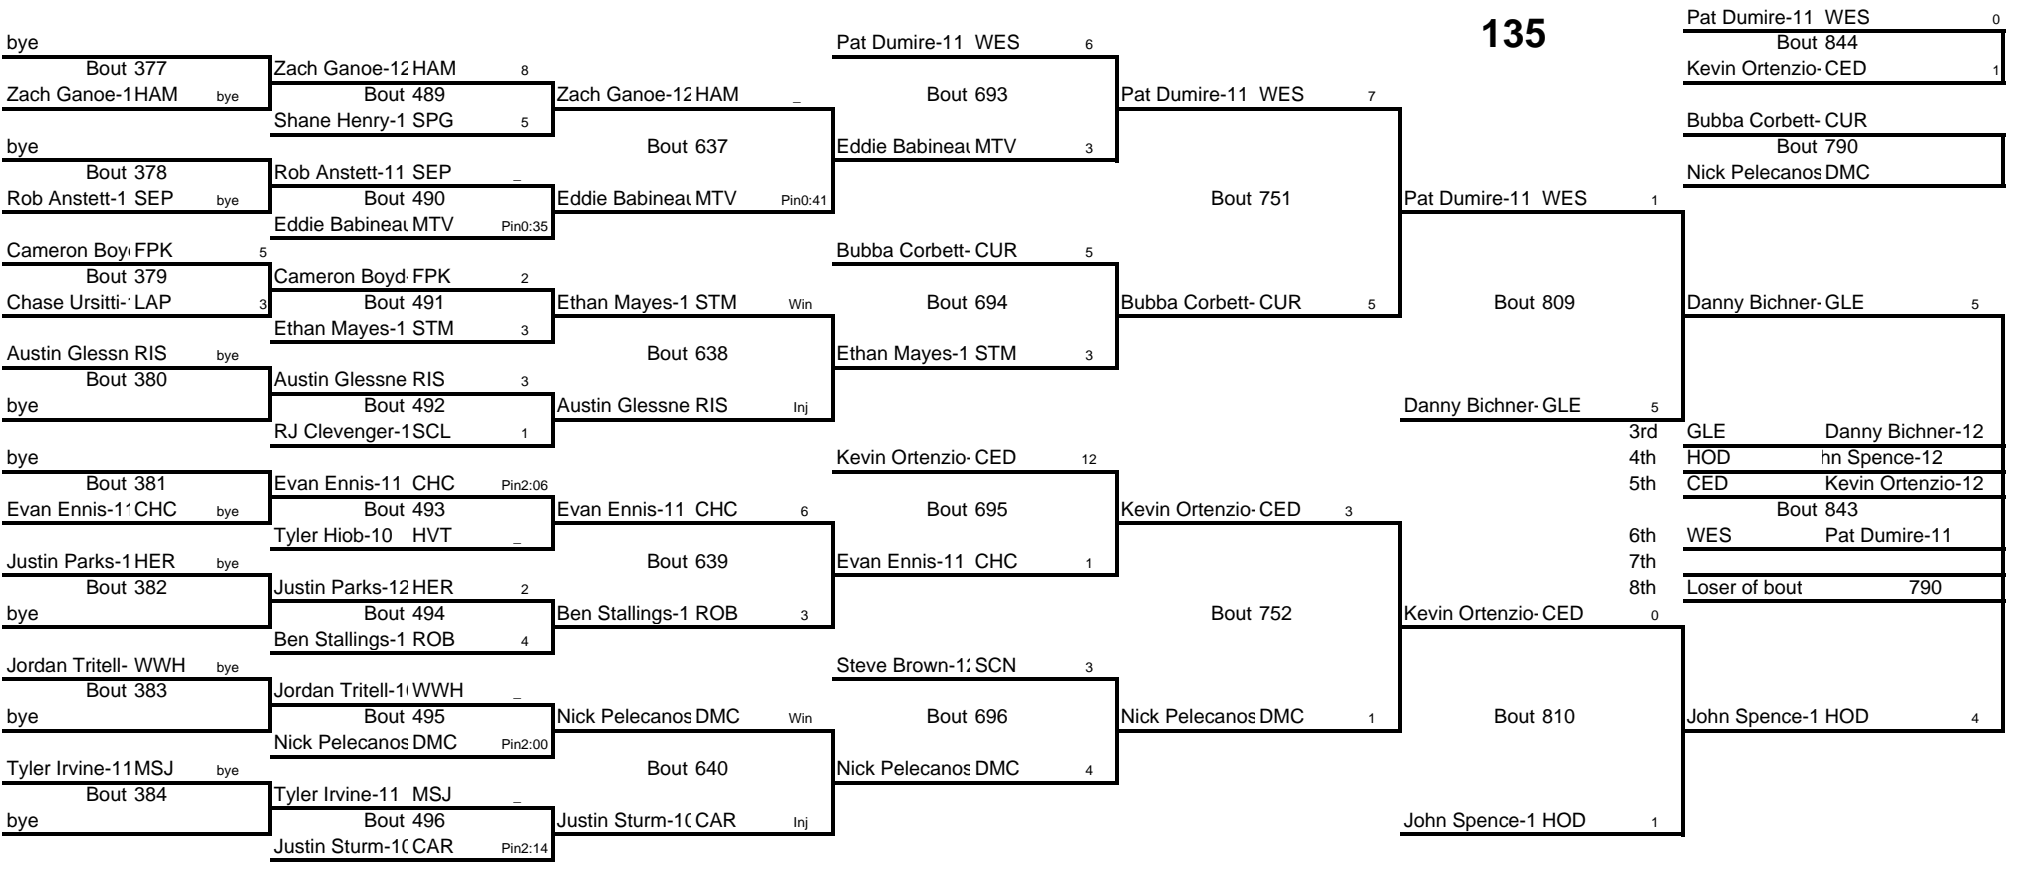

Alex Lease-10 SPG 0

Weight Class 135 lbs

135

Weight Class 135 lbs

Weight Class 135 lbs

Weight Class 140 lbs

140

**Weight Class 140 lbs**