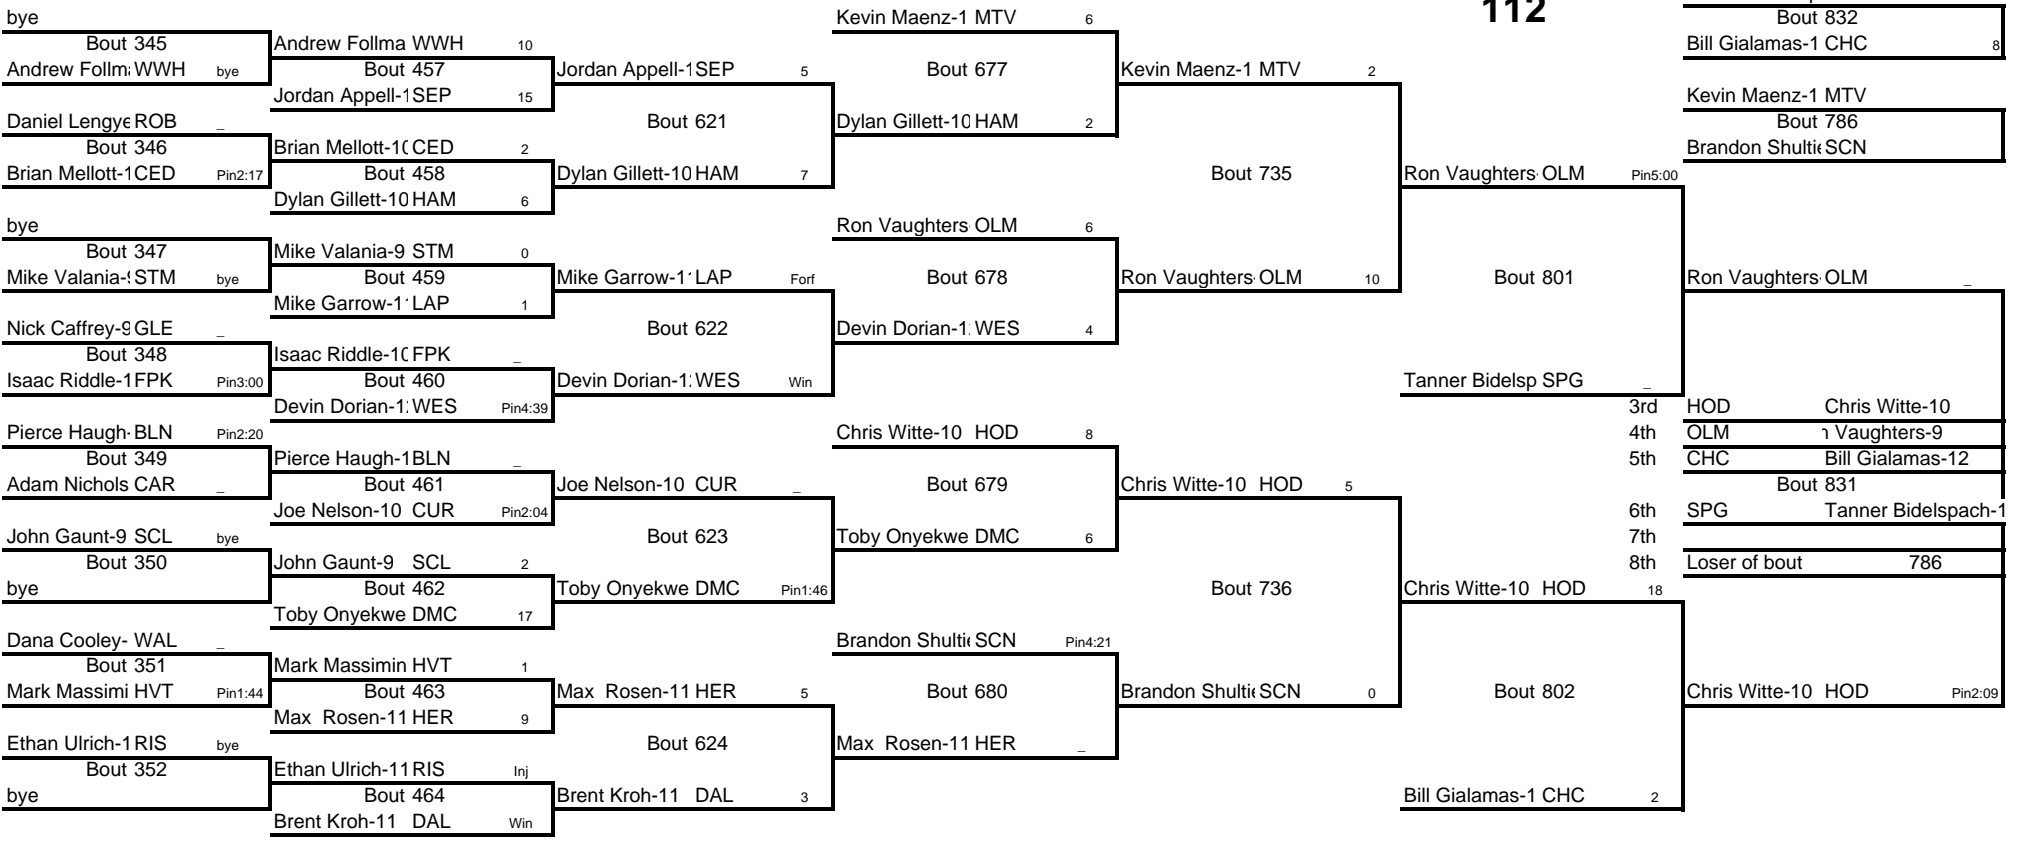

Weight Class 103 lbs

Weight Class 112 lbs

112

**Weight Class 112 lbs**

**Weight Class 112 lbs**

**112**

Weight Class 119 lbs

119