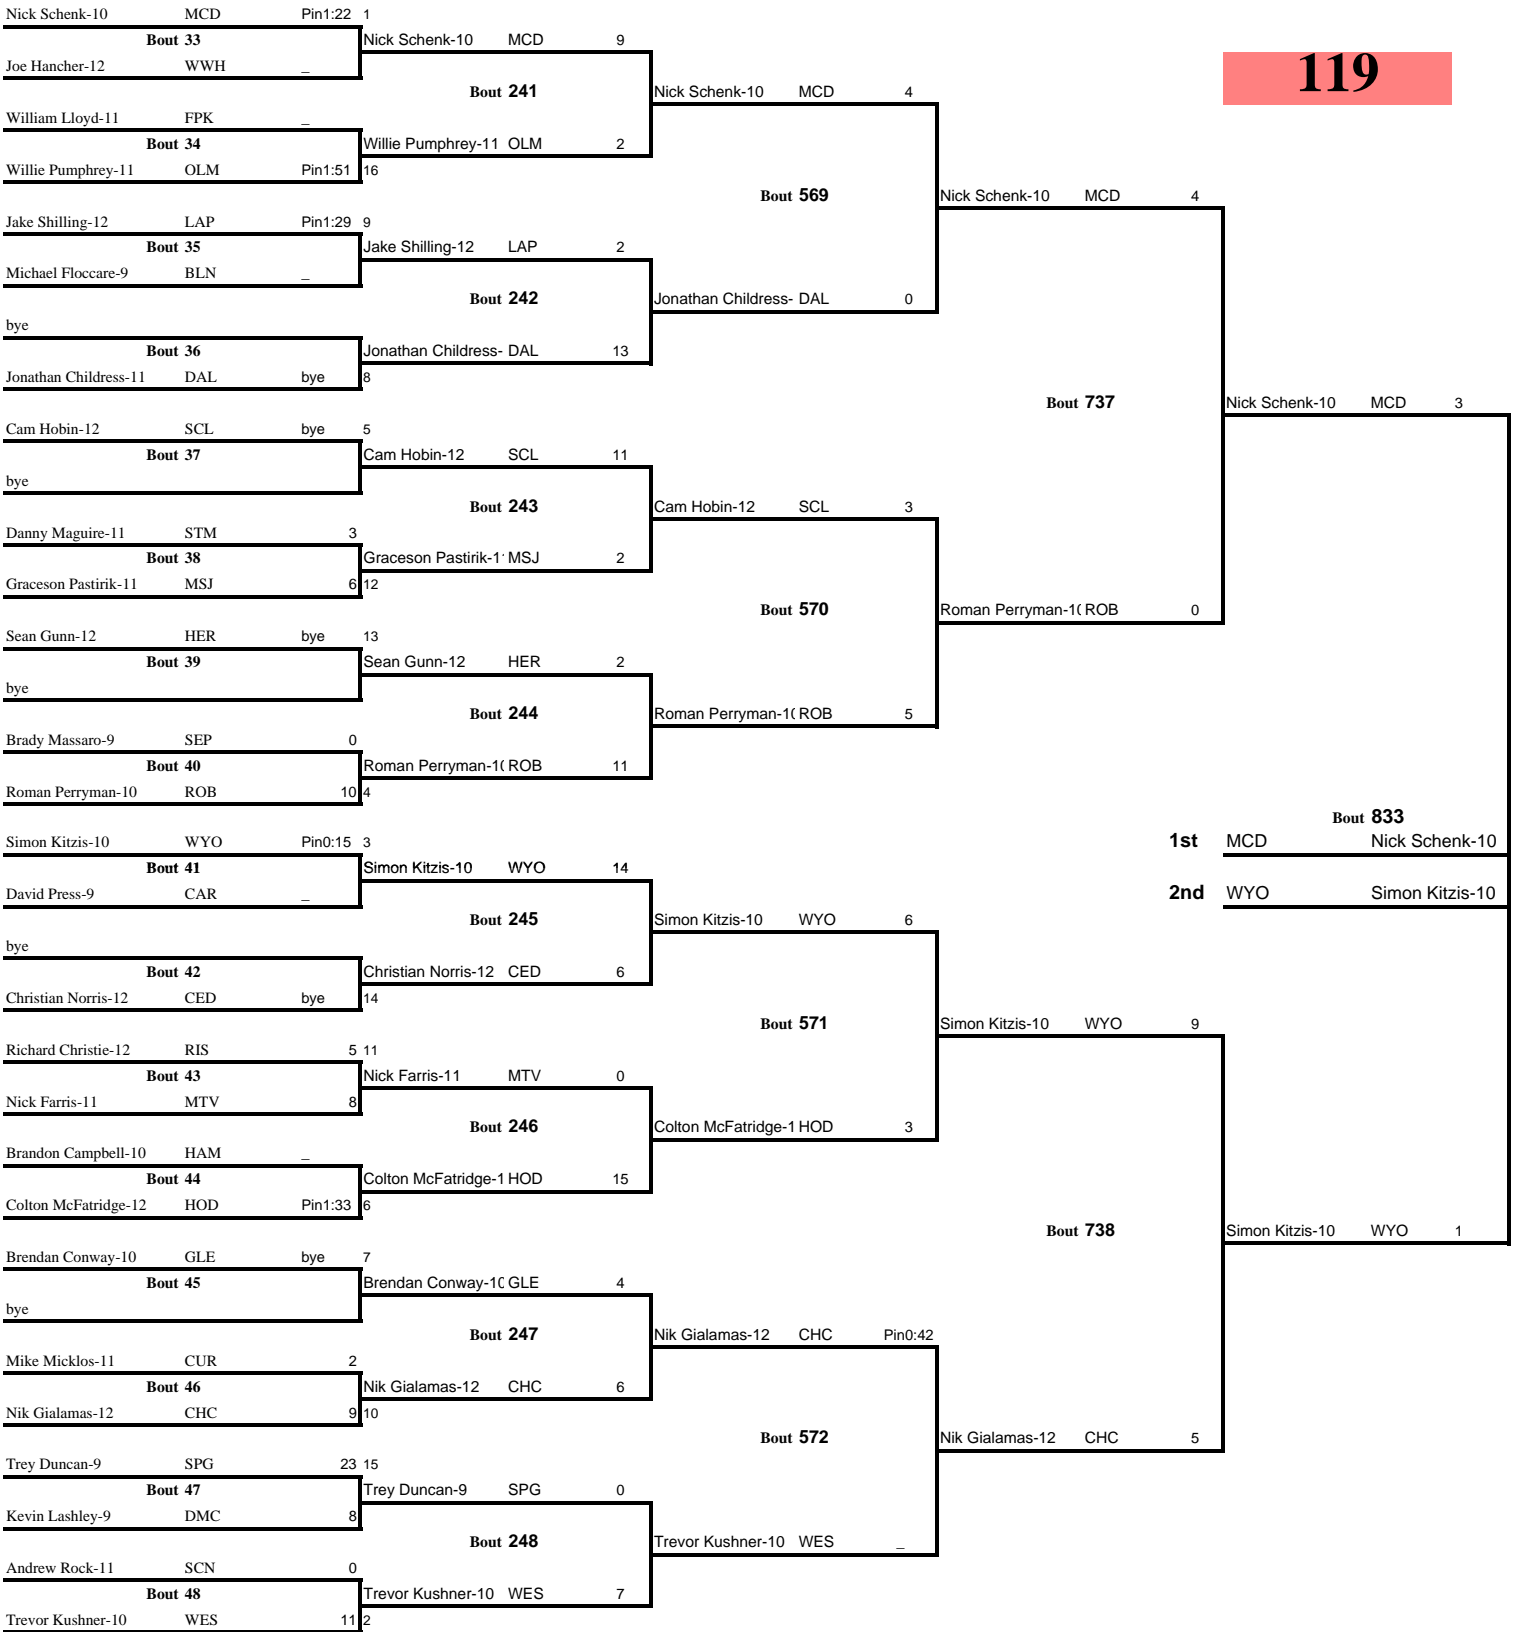

Weight Class 103 lbs

Weight Class 112 lbs

112

**Weight Class 112 lbs**

**Weight Class 112 lbs**

**112**

Weight Class 119 lbs

119