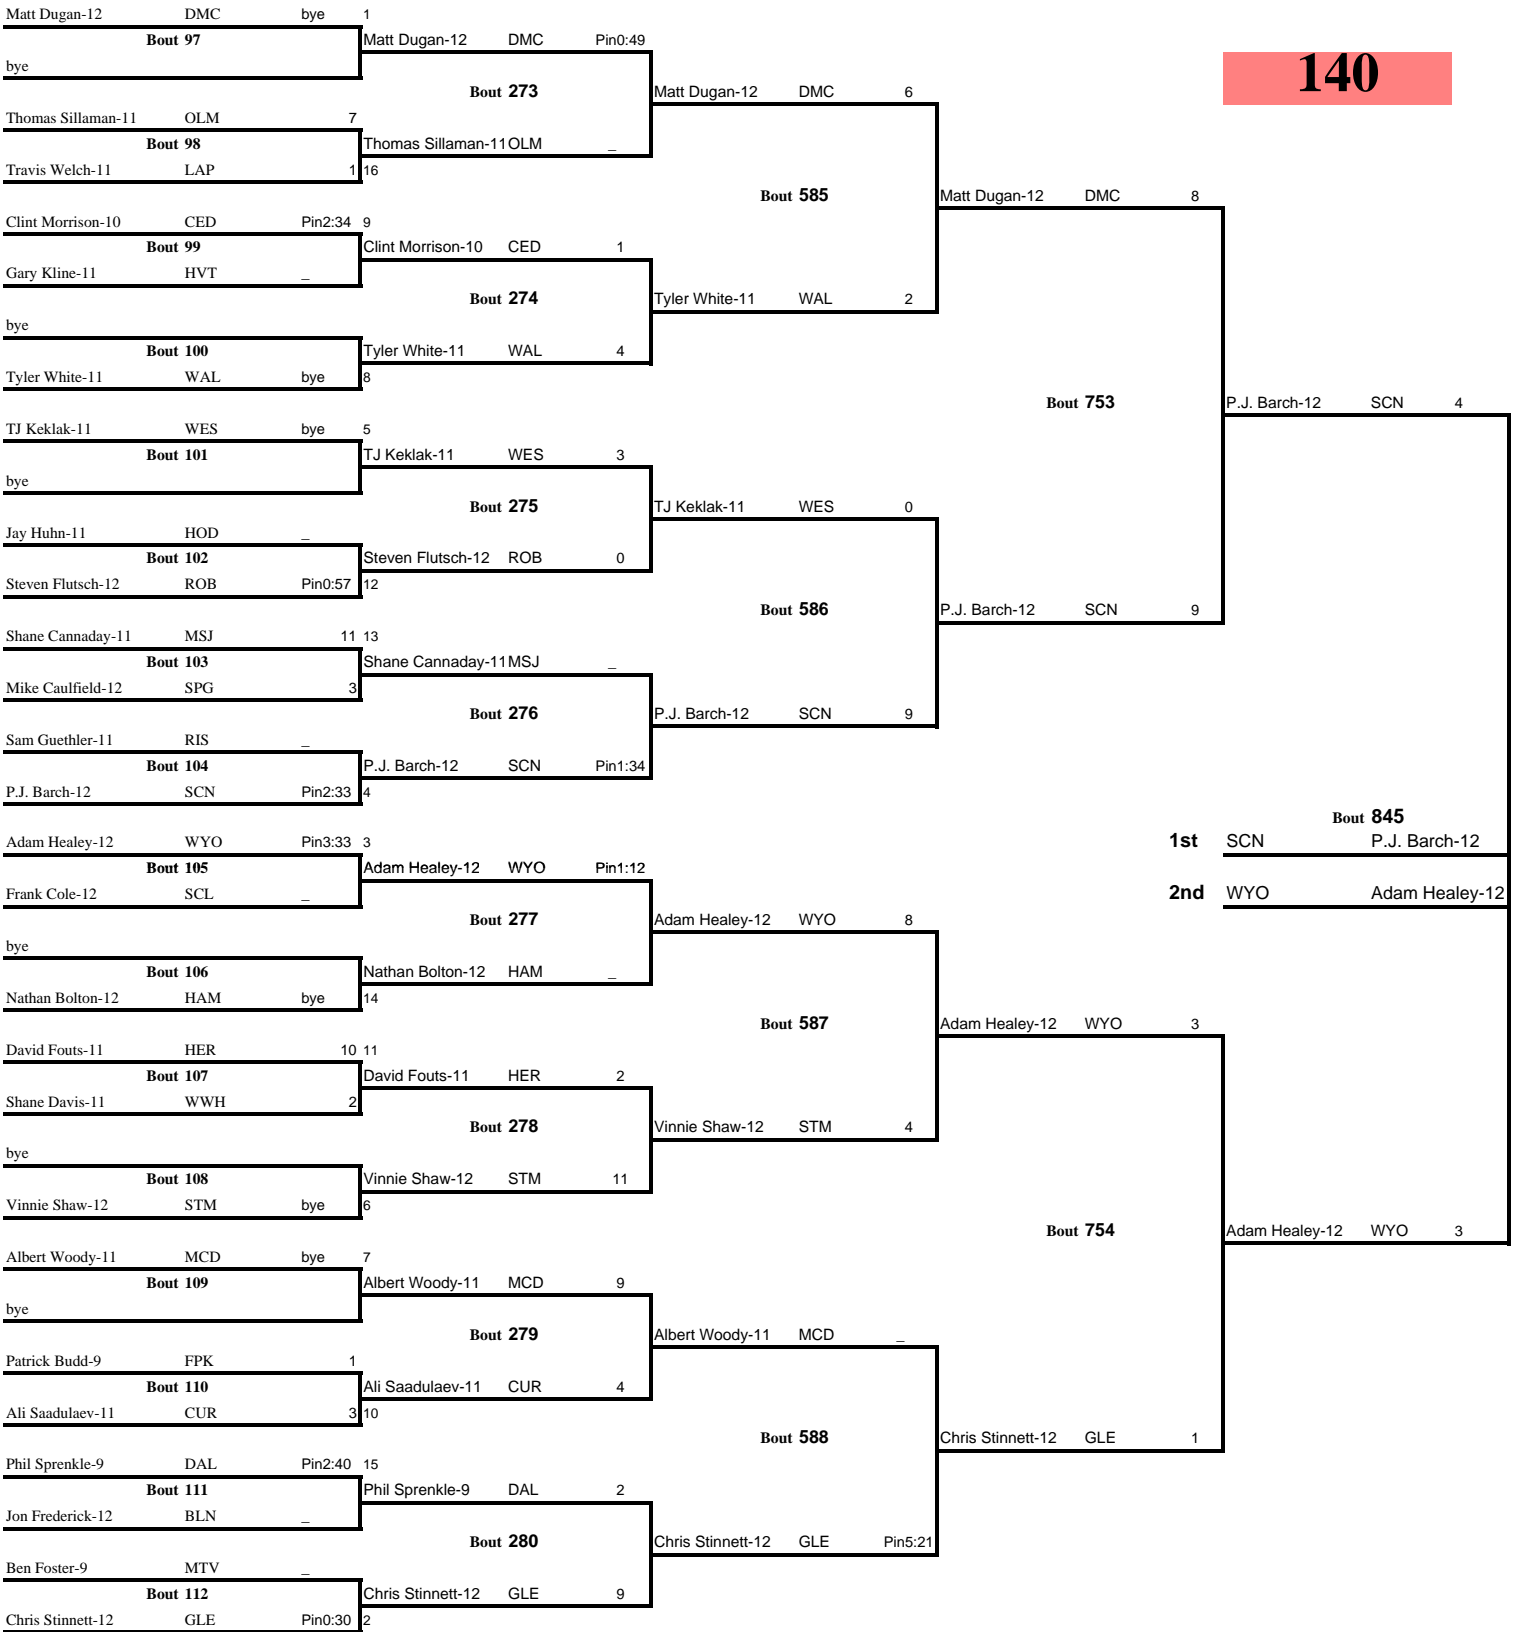

Alex Lease-10 SPG 0

Weight Class 135 lbs

135

Weight Class 135 lbs

Weight Class 135 lbs

Weight Class 140 lbs

140

**Weight Class 140 lbs**