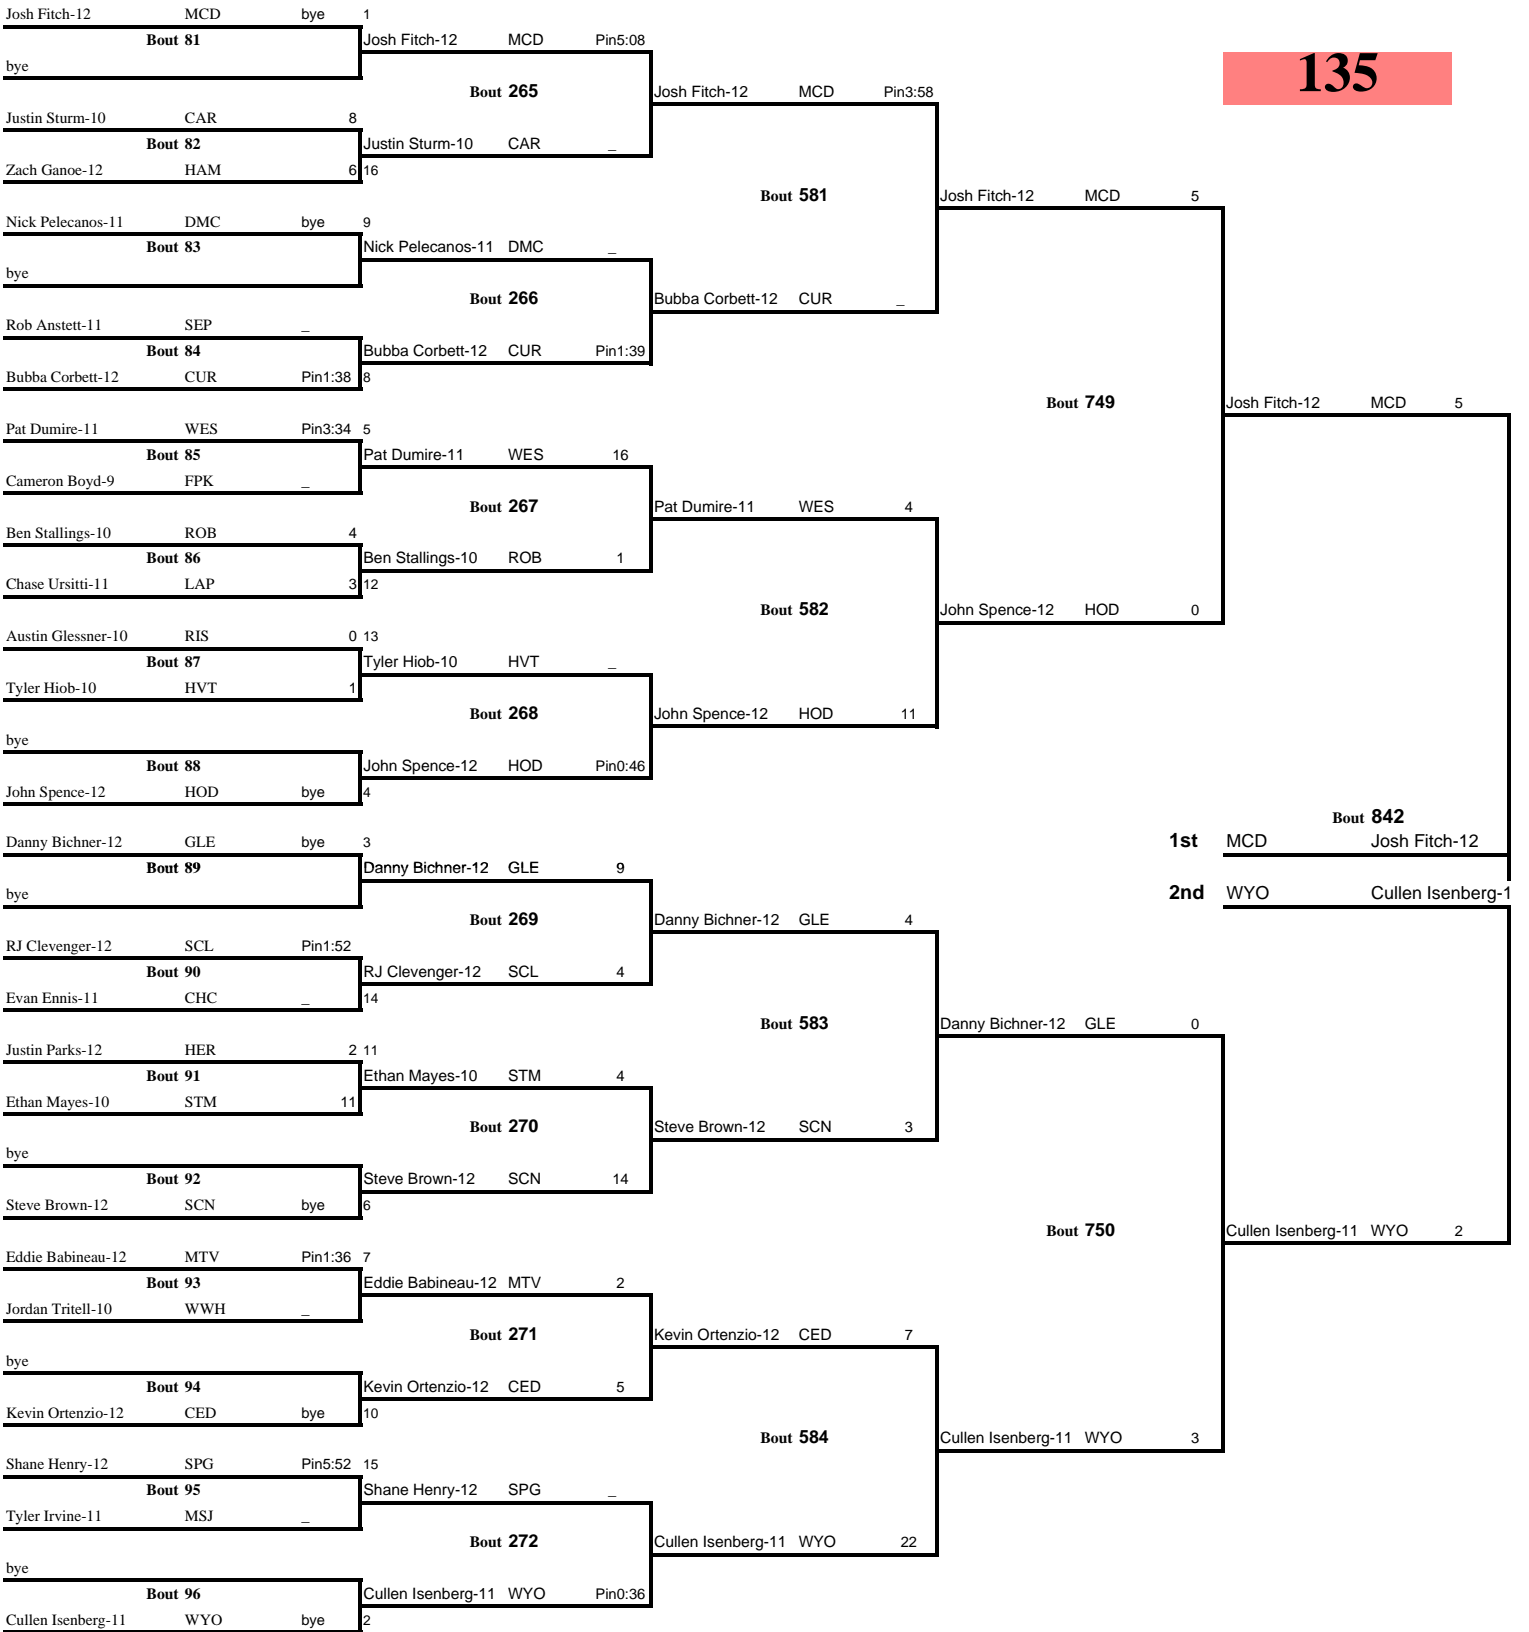

Weight Class 135 lbs

135