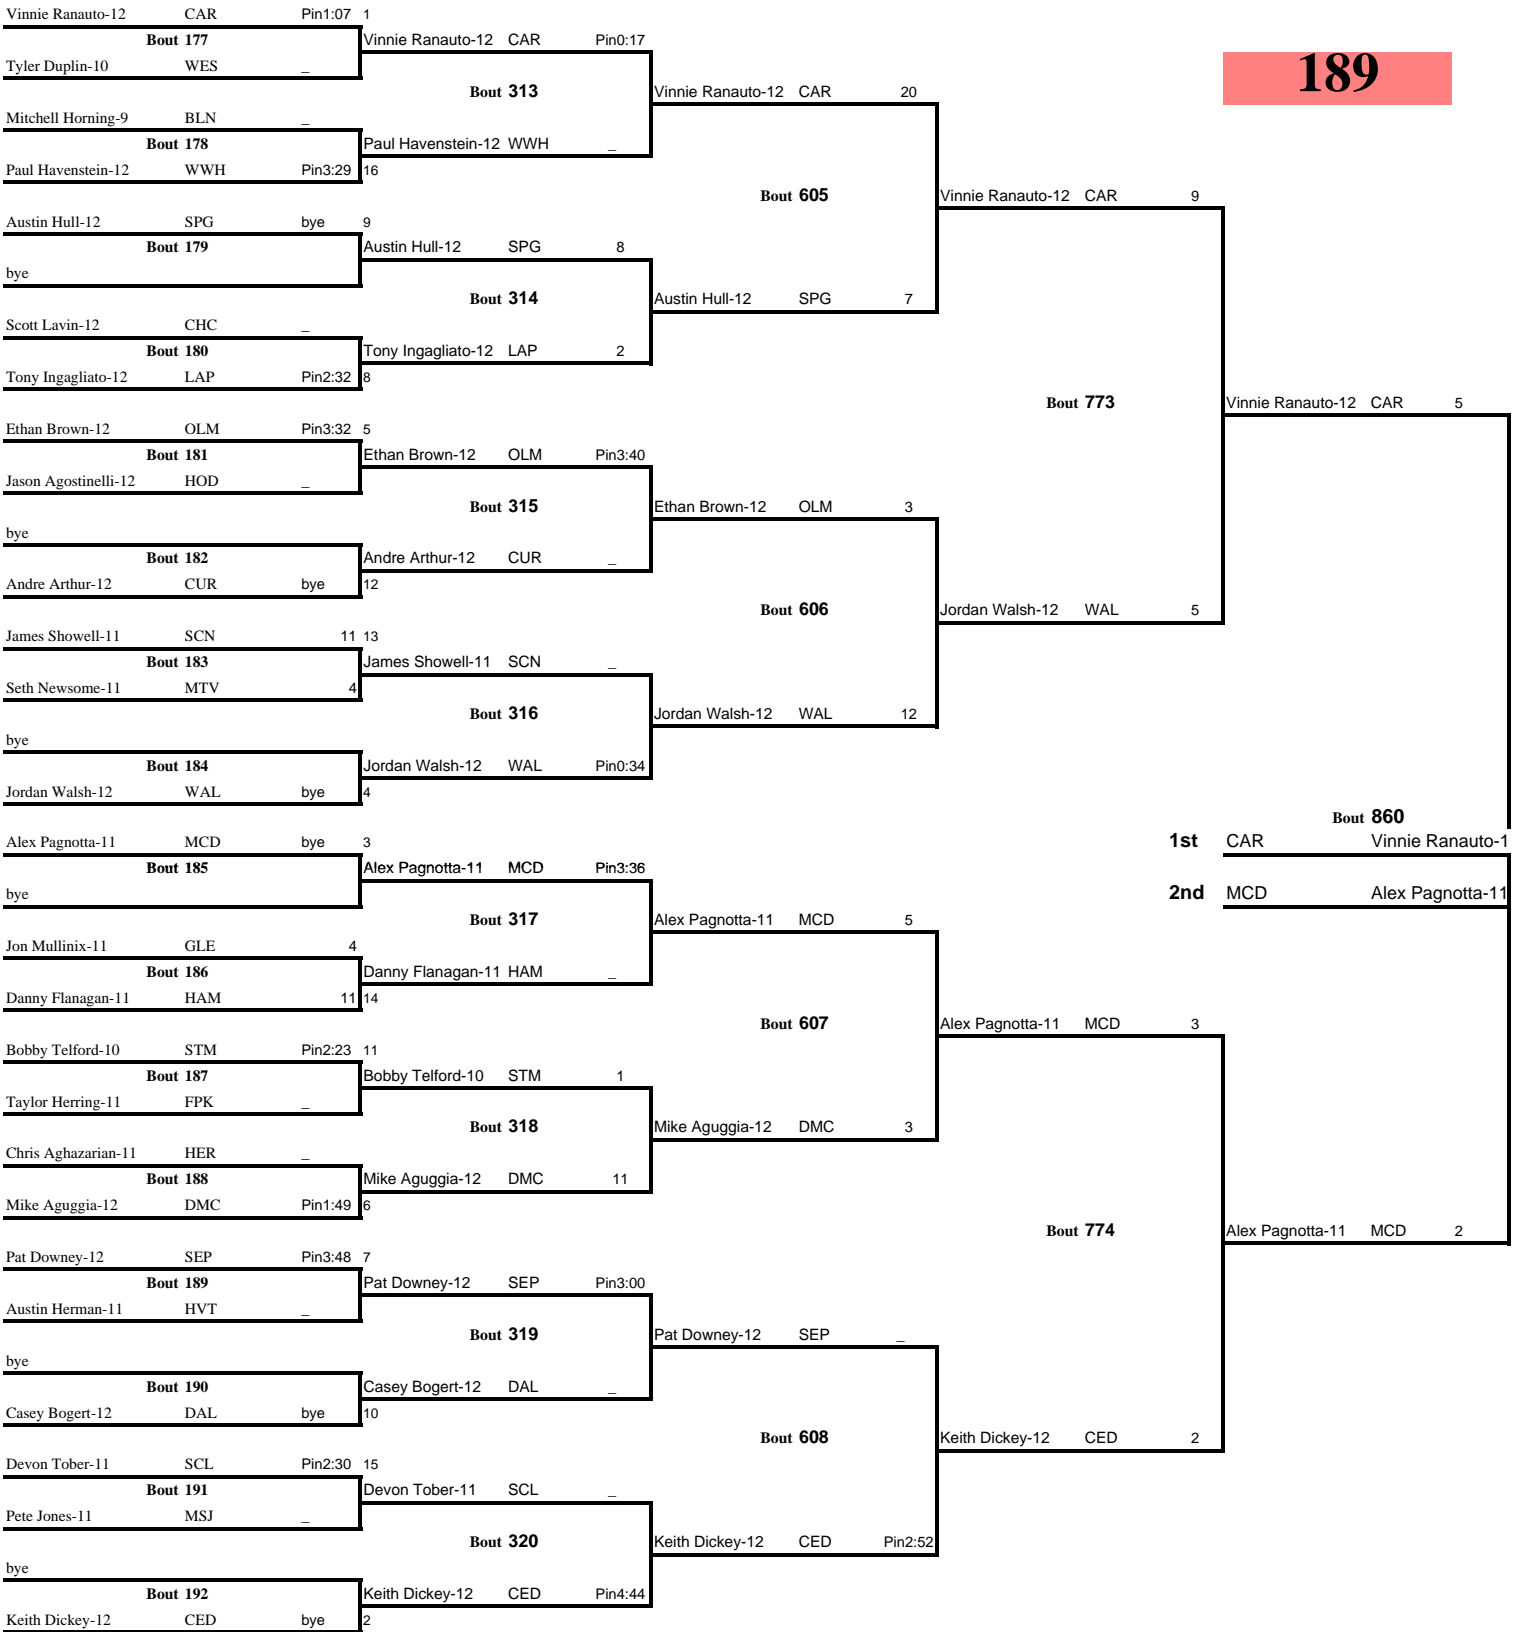

Weight Class 189 lbs

189