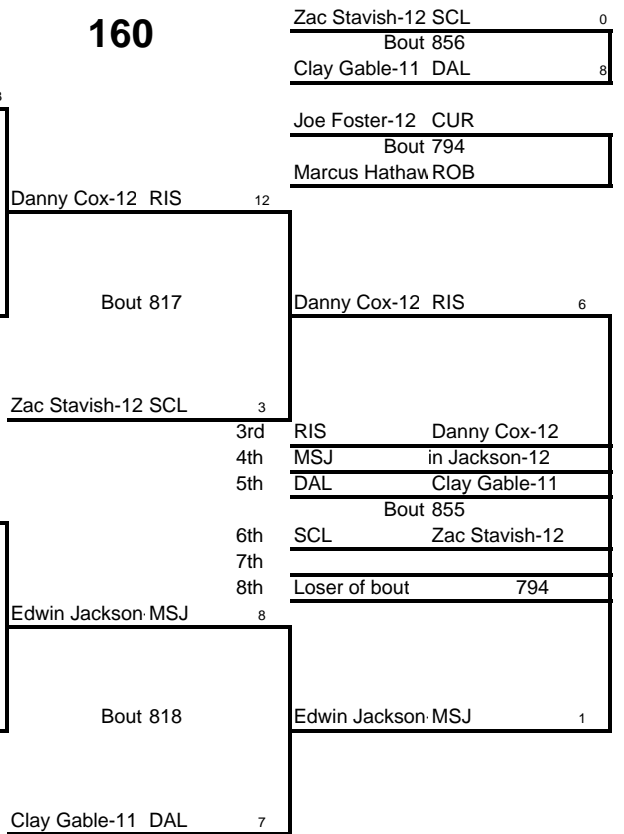

Weight Class 160 lbs

160

Weight Class 160 lbs

160

Weight Class 160 lbs

**Weight Class 171 lbs**

**171**

**Weight Class 171 lbs**