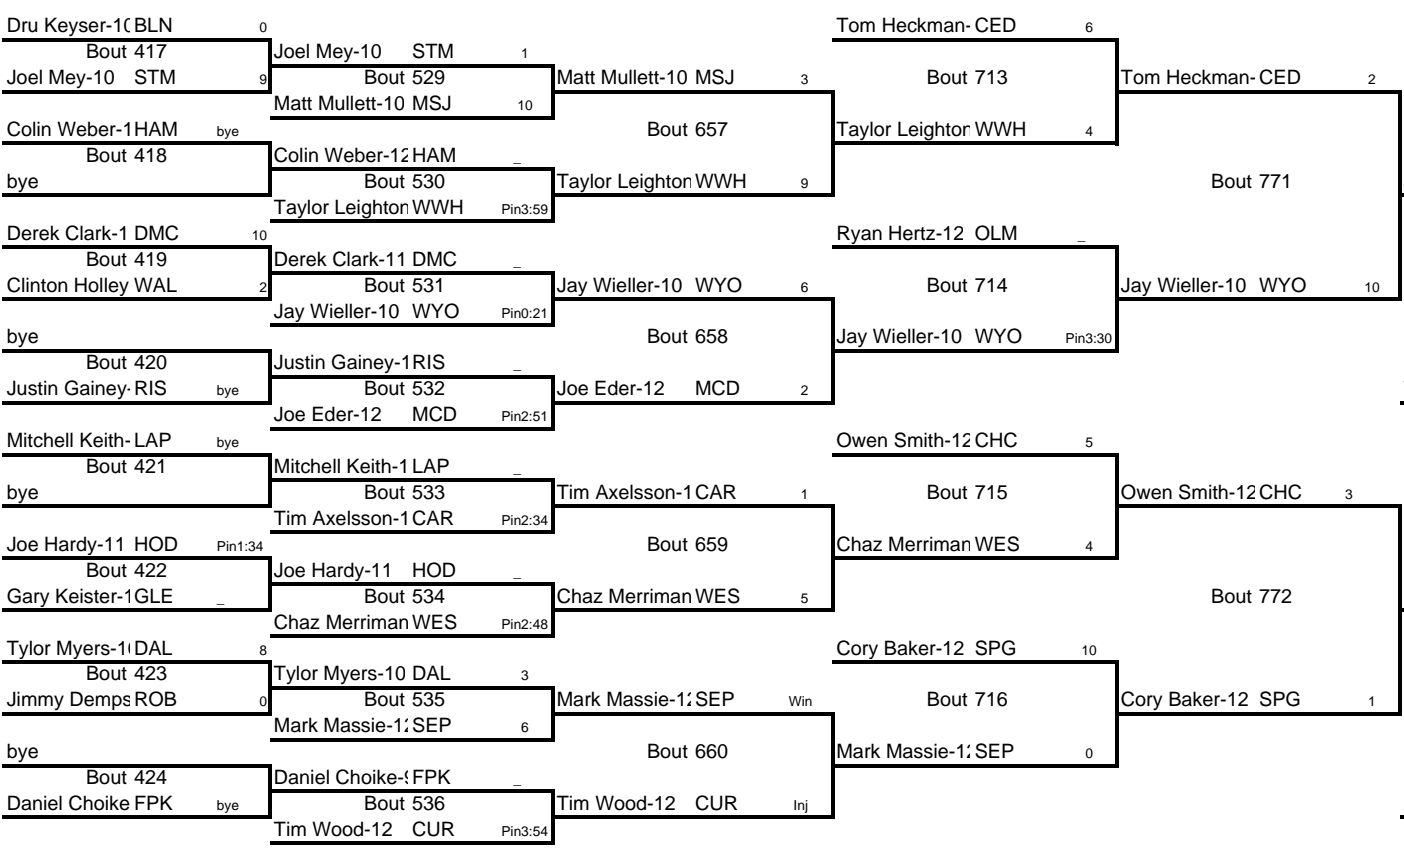

Weight Class 160 lbs

160

Weight Class 160 lbs

160

Weight Class 160 lbs

**Weight Class 171 lbs**

**171**

**Weight Class 171 lbs**