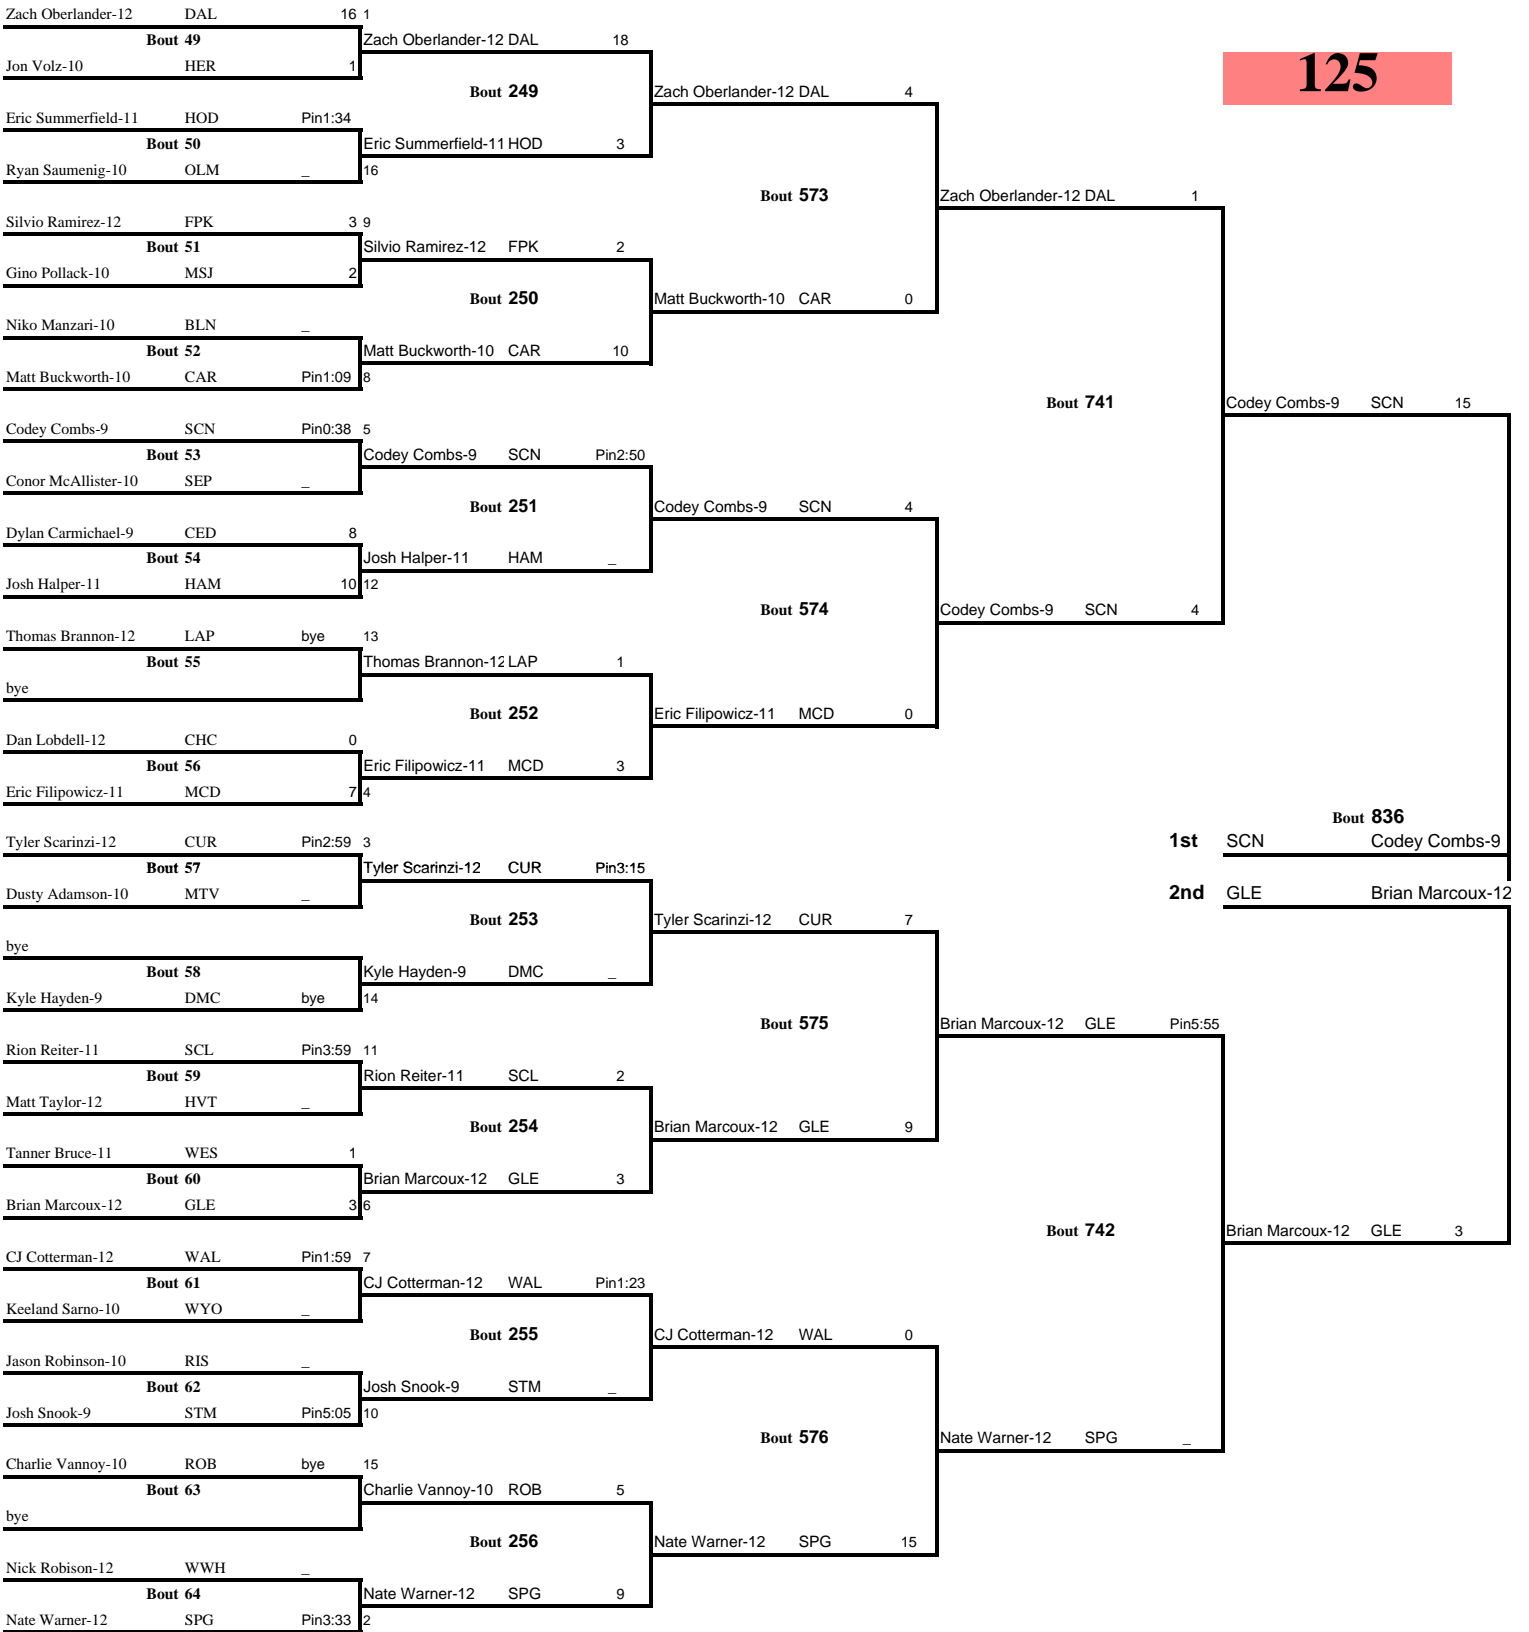

**Weight Class 119 lbs**

**119**

Weight Class 125 lbs

125

**Weight Class 125 lbs**

**125**

**Weight Class 125 lbs**

Weight Class 130 lbs