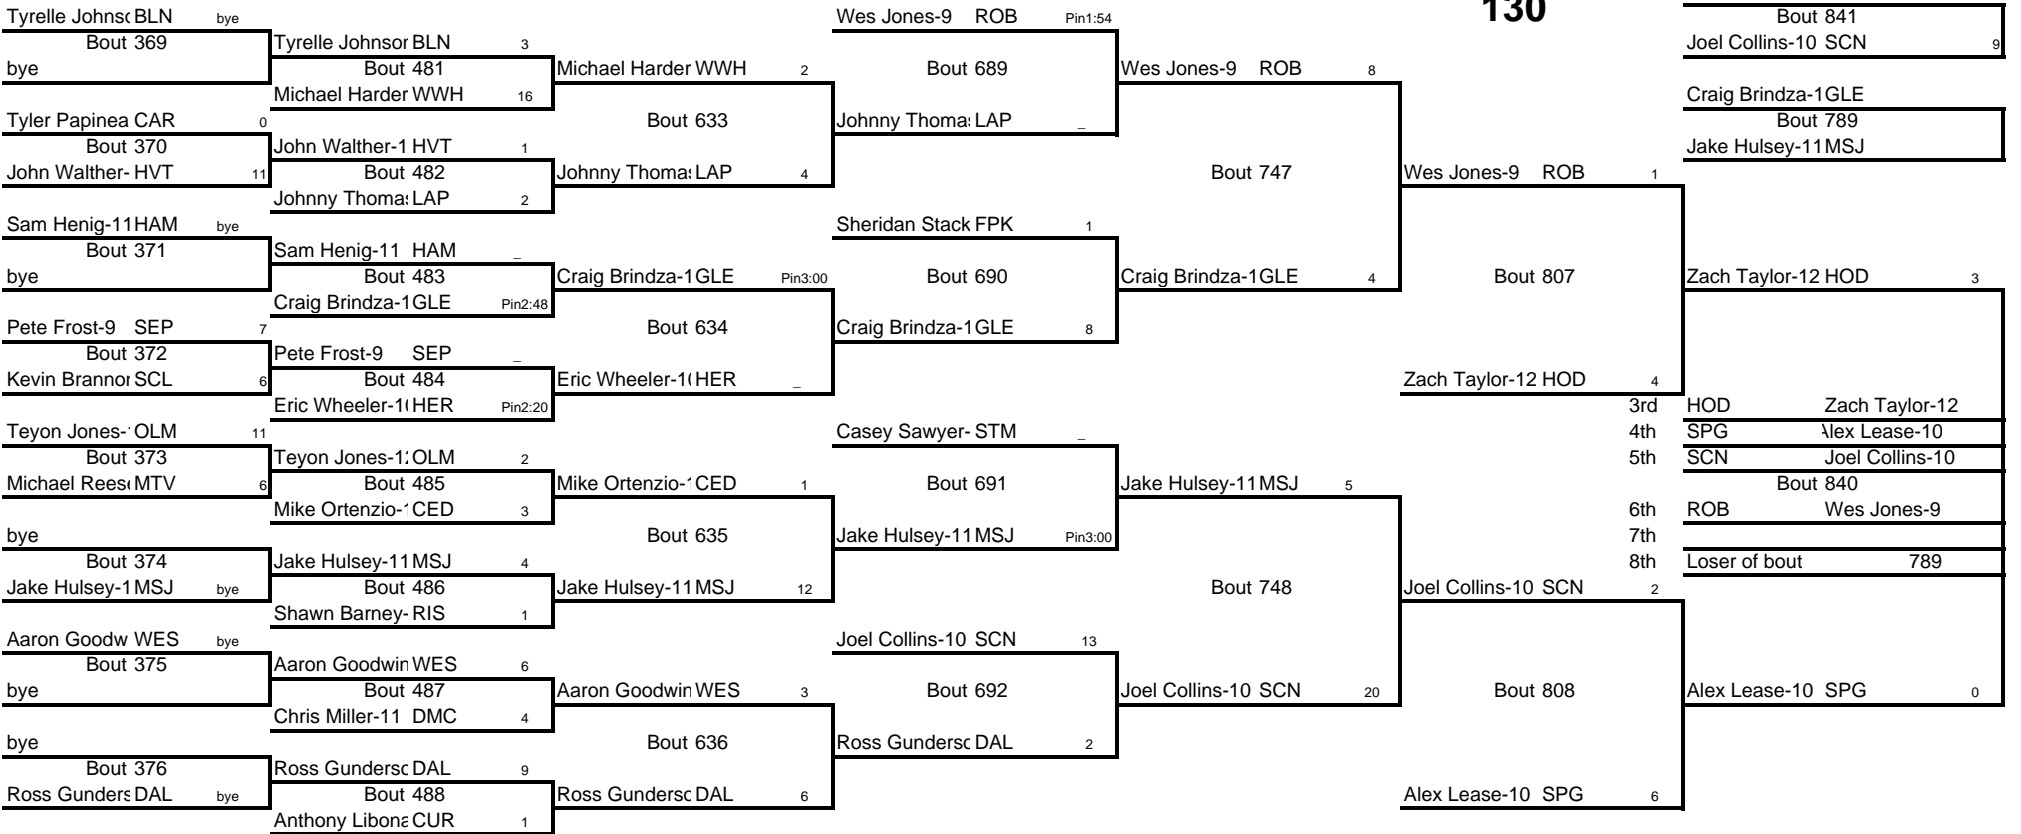

130

**Weight Class 130 lbs**

**Weight Class 130 lbs**

**130**

Wes Jones-9 ROB 4  
Bout 841  
Joel Collins-10 SCN 9

Craig Brindza-1GLE  
Bout 789  
Jake Hulsey-11MSJ

Zach Taylor-12 HOD 3

Zach Taylor-12 HOD 4  
3rd HOD Zach Taylor-12  
4th SPG Alex Lease-10  
5th SCN Joel Collins-10  
6th Bout 840  
7th ROB Wes Jones-9  
8th Loser of bout 789