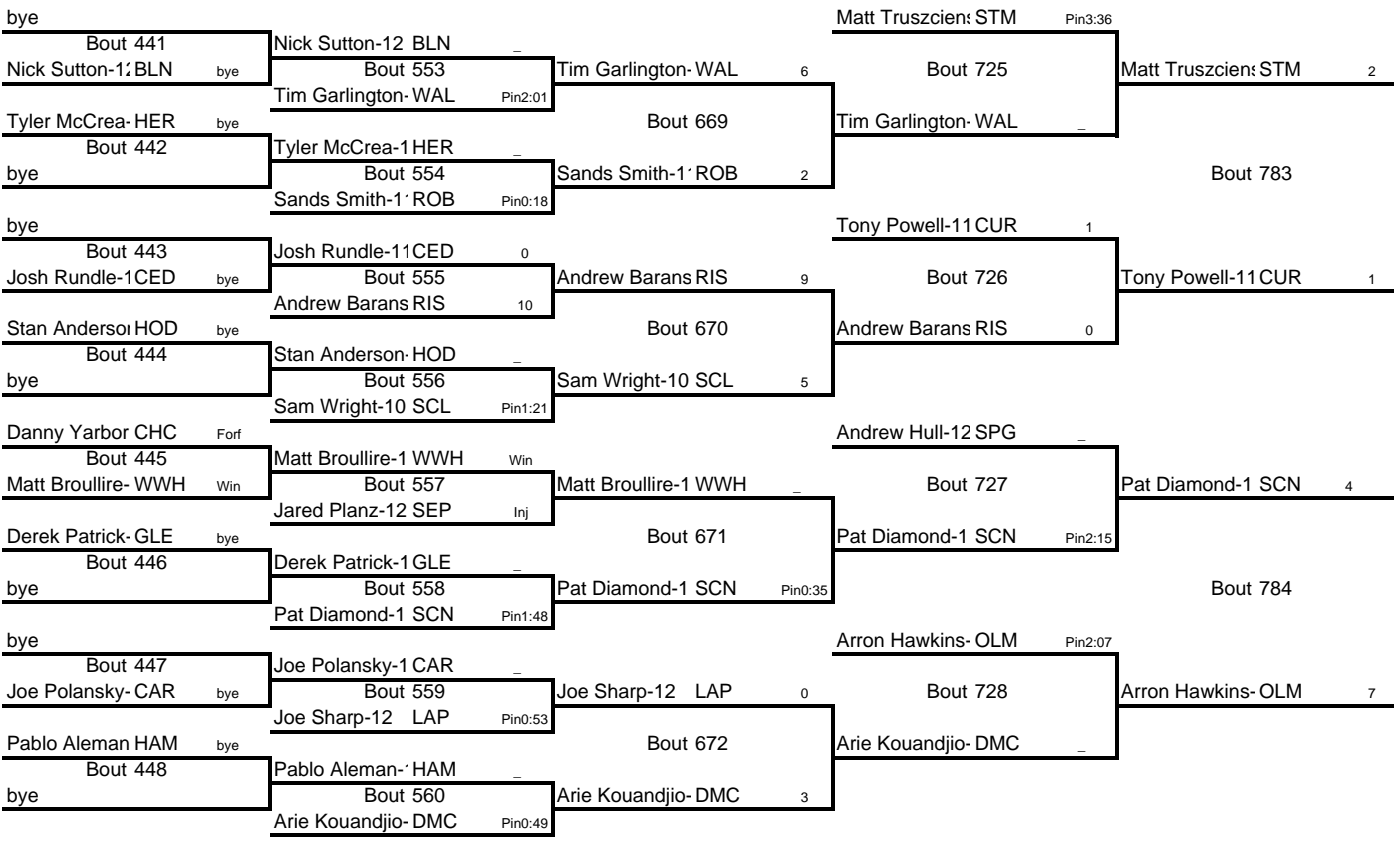

Weight Class 189 lbs

189

Weight Class 189 lbs

Weight Class 189 lbs

Weight Class 285 lbs

285

Weight Class 285 lbs

285