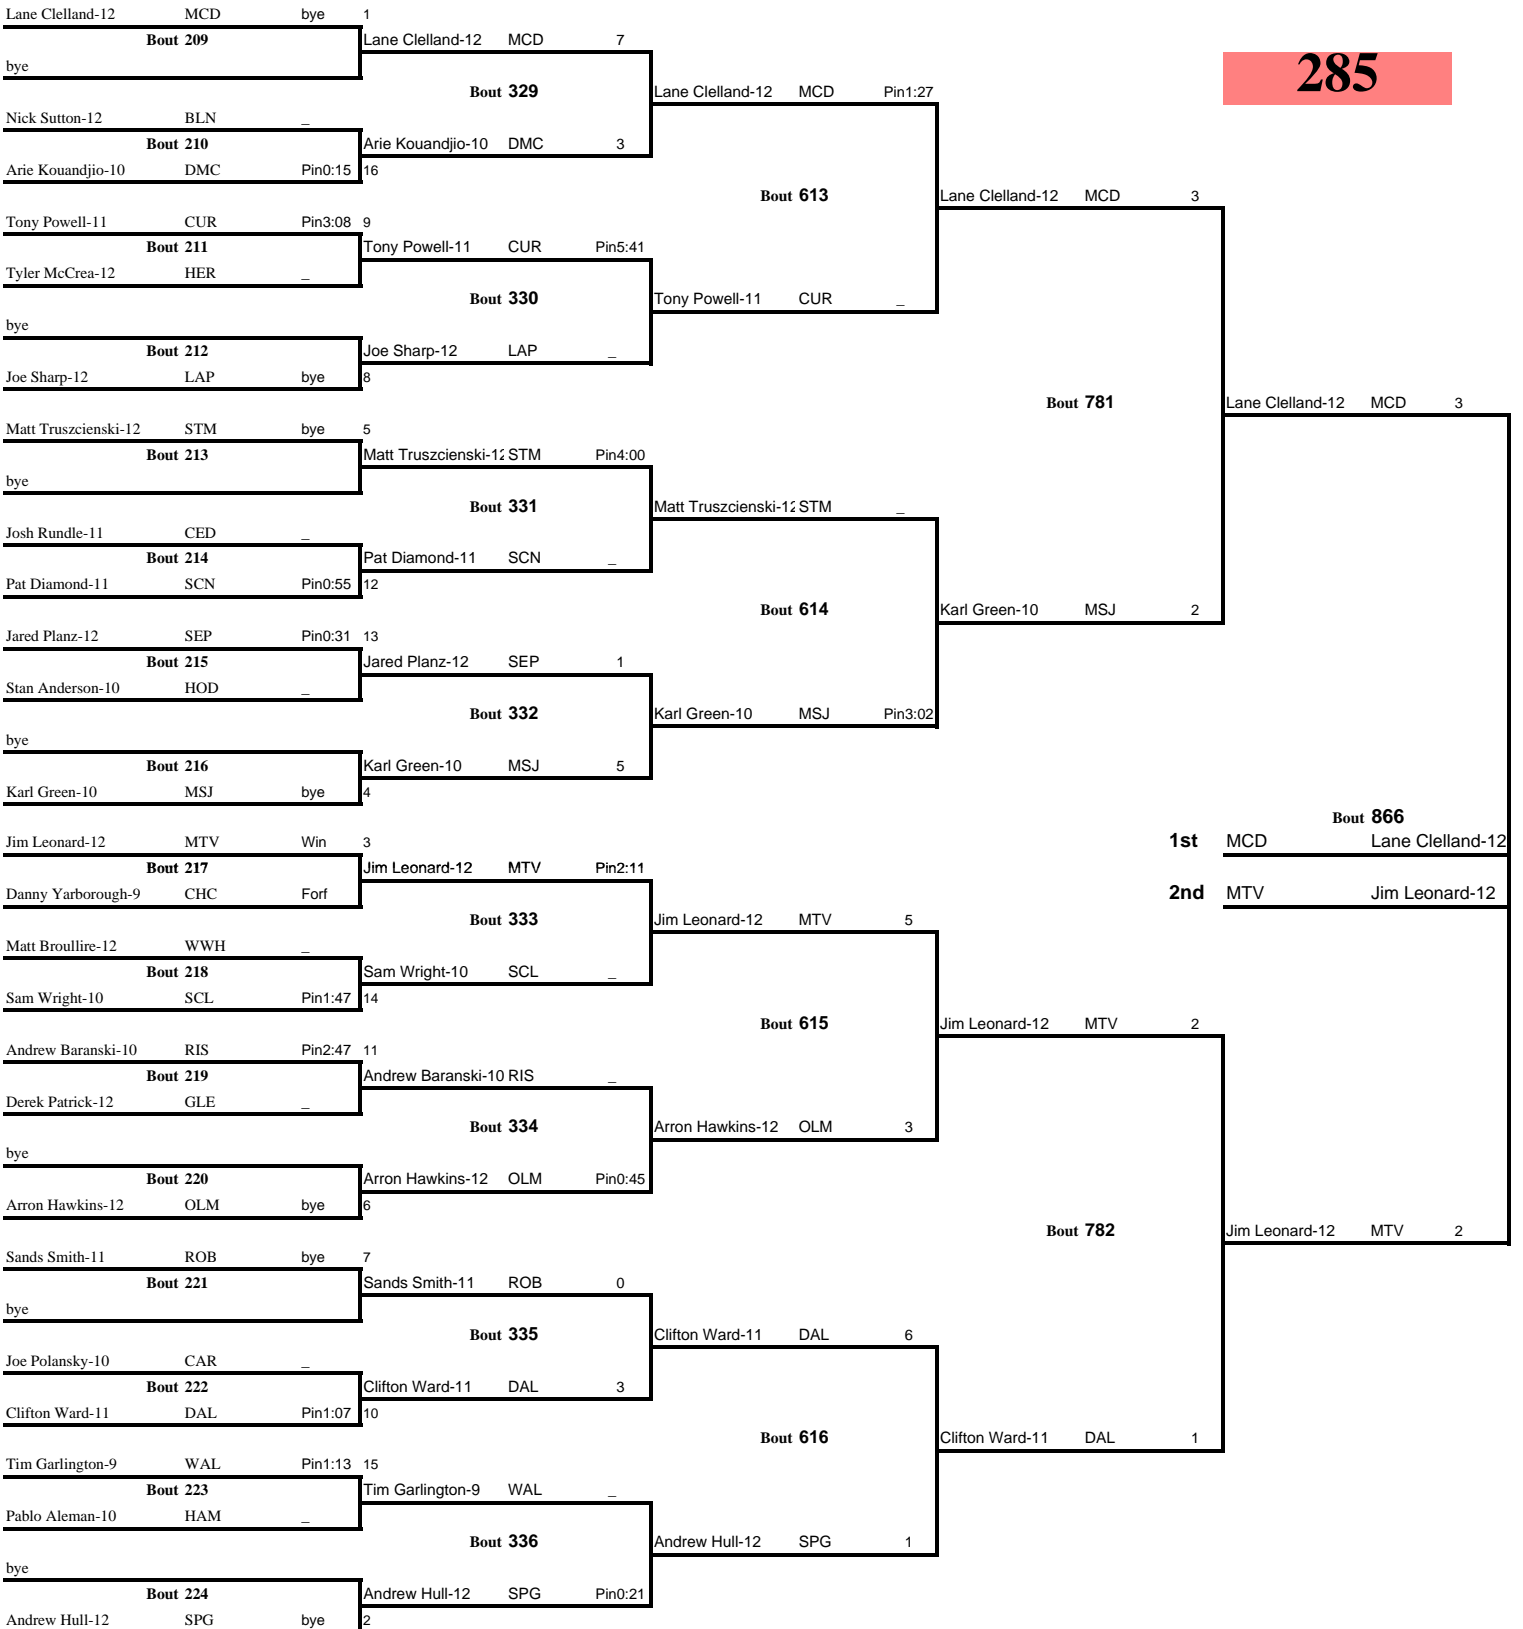

Weight Class 189 lbs

189

Weight Class 189 lbs

Weight Class 189 lbs

Weight Class 285 lbs

285

Weight Class 285 lbs

285