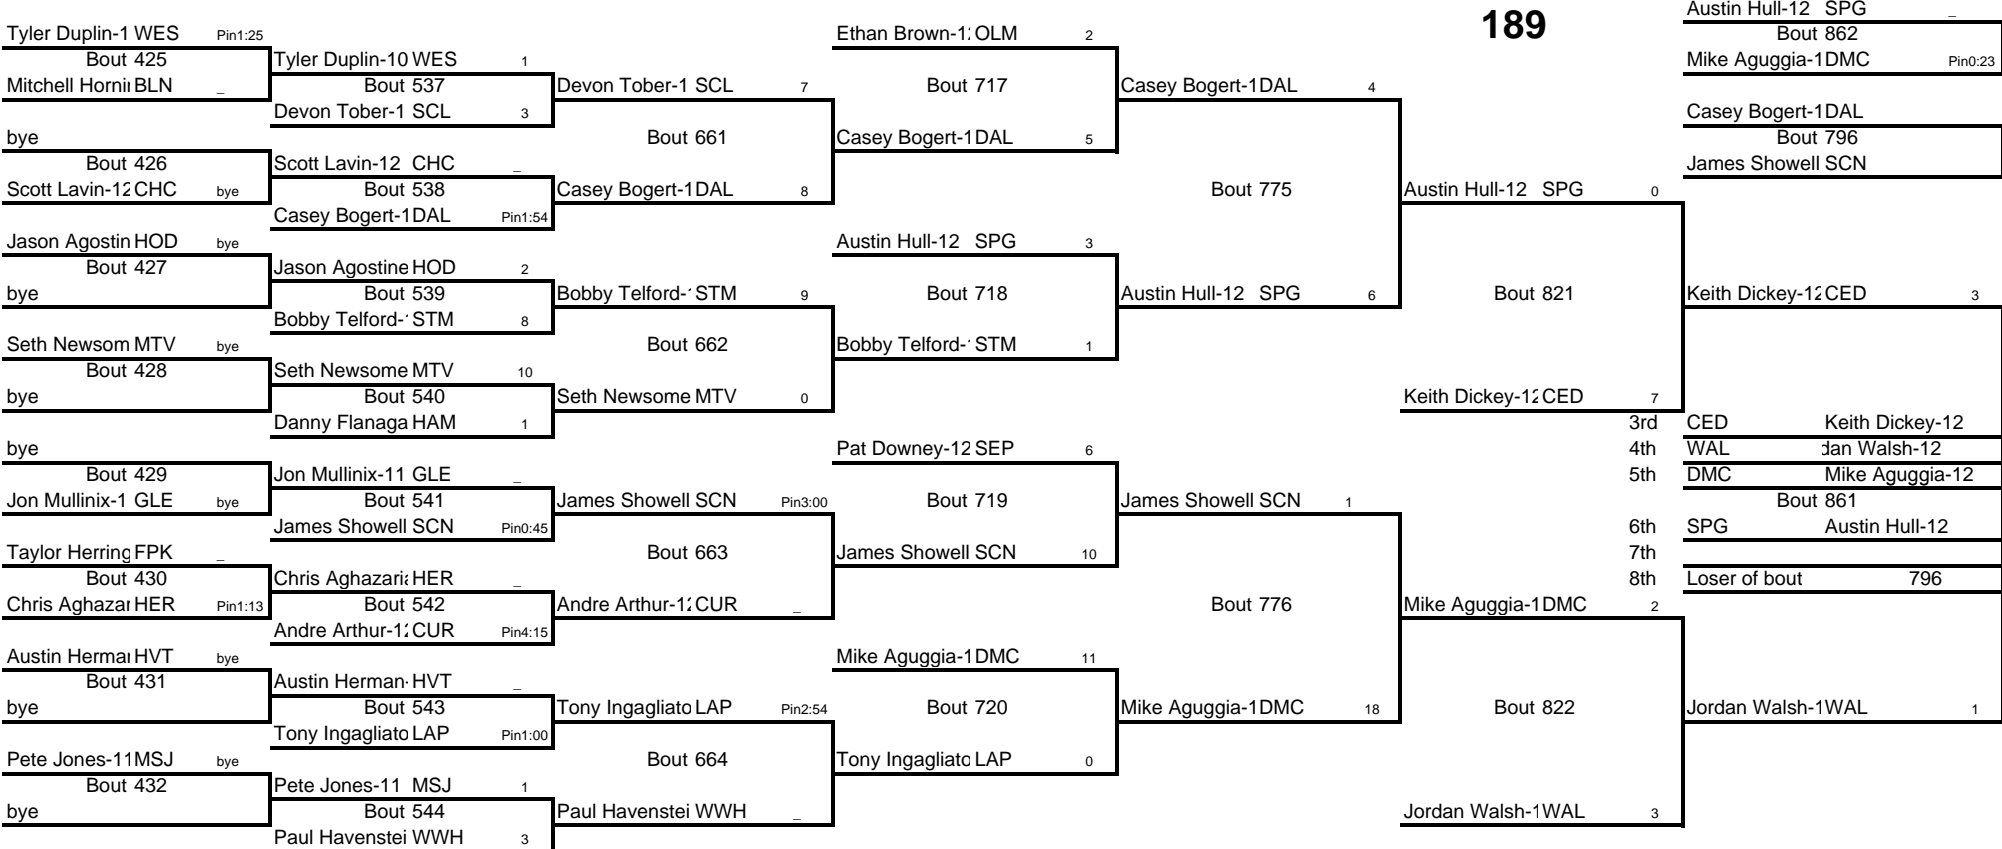

Weight Class 189 lbs

Weight Class 189 lbs