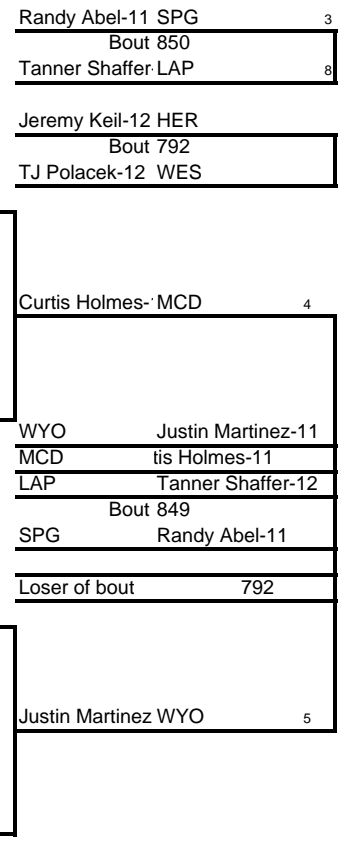

**140**

TJ Keklak-11 WES 3	
Bout 847	
Vinnie Shaw-12 STM 4	
Tyler White-11 WAL	
Bout 791	
Albert Woody-1MCD	
Chris Stinnett-1 GLE 4	
GLE Chris Stinnett-12	
DMC fatt Dugan-12	
STM Vinnie Shaw-12	
Bout 846	
WES TJ Keklak-11	
Loser of bout 791	
Vinnie Shaw-12 STM 2	
Bout 812	
Matt Dugan-12 DMC 0	
Matt Dugan-12 DMC 3	

**Weight Class 140 lbs**

Weight Class 145 lbs

145

**Weight Class 145 lbs**

**145**

**Weight Class 145 lbs**

**Weight Class 152 lbs**

**Weight Class 152 lbs**