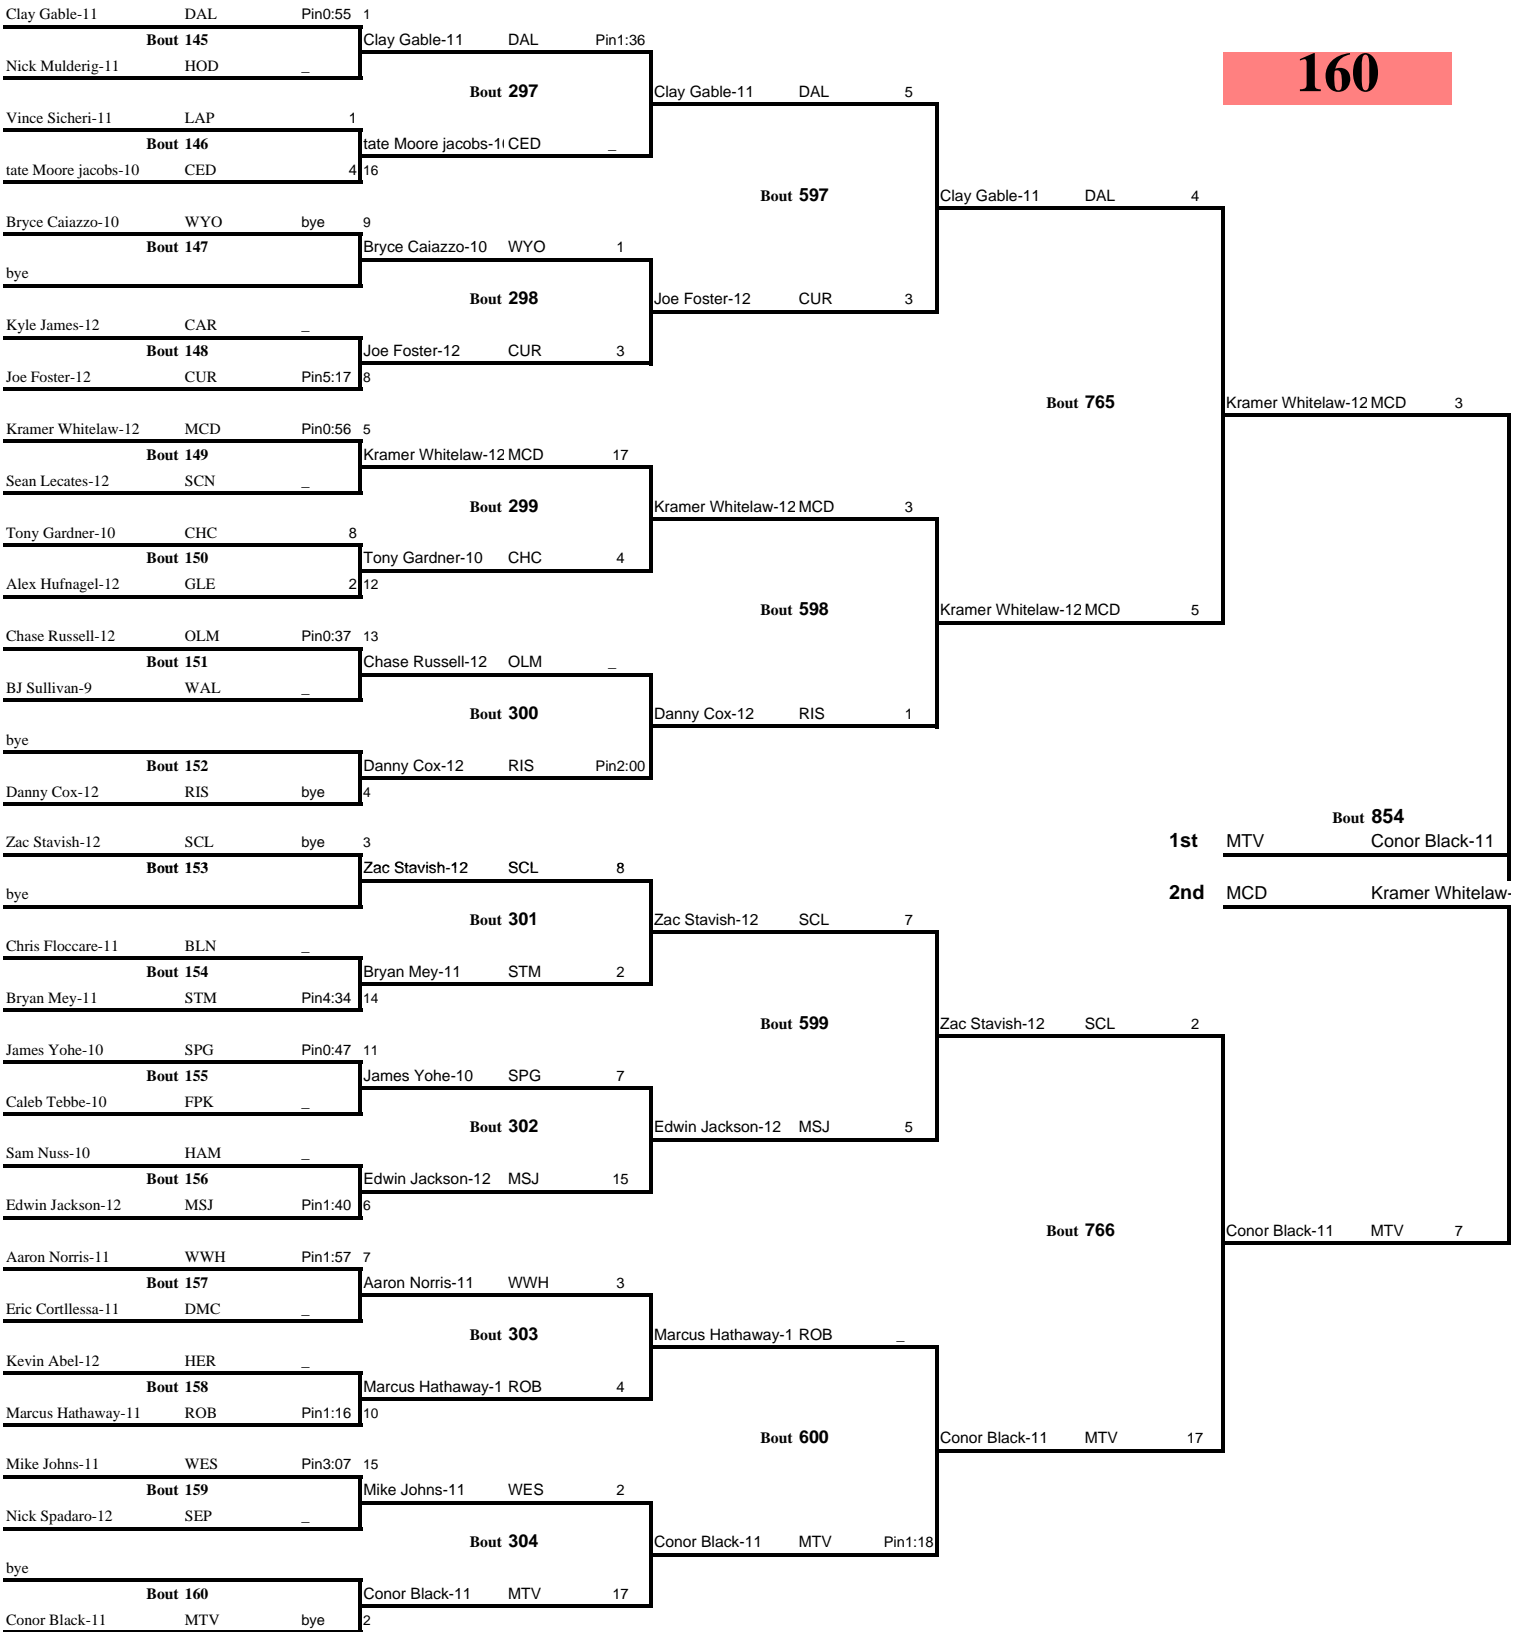

Weight Class 160 lbs

160