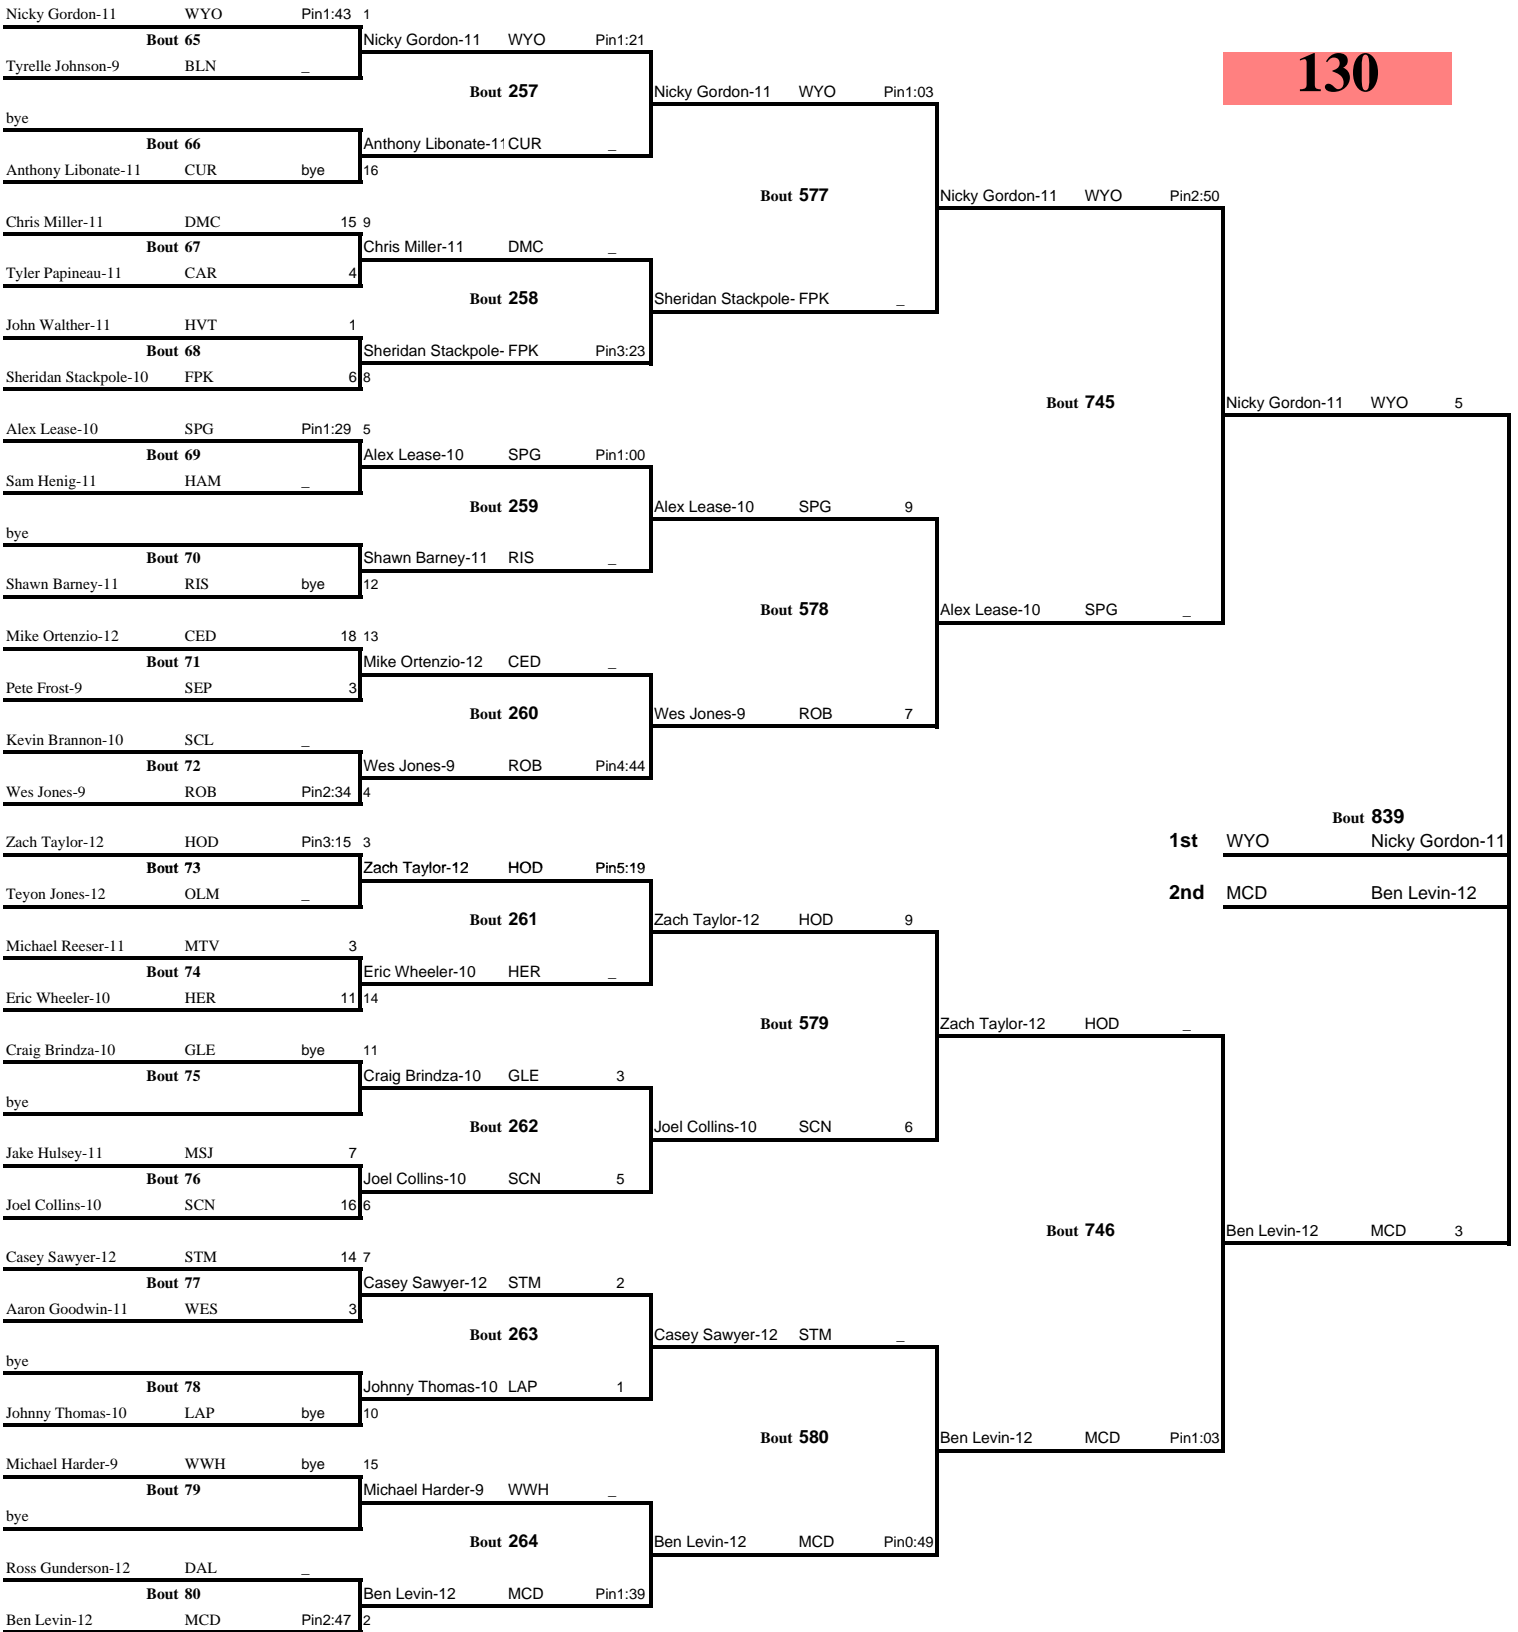

Weight Class 130 lbs

130