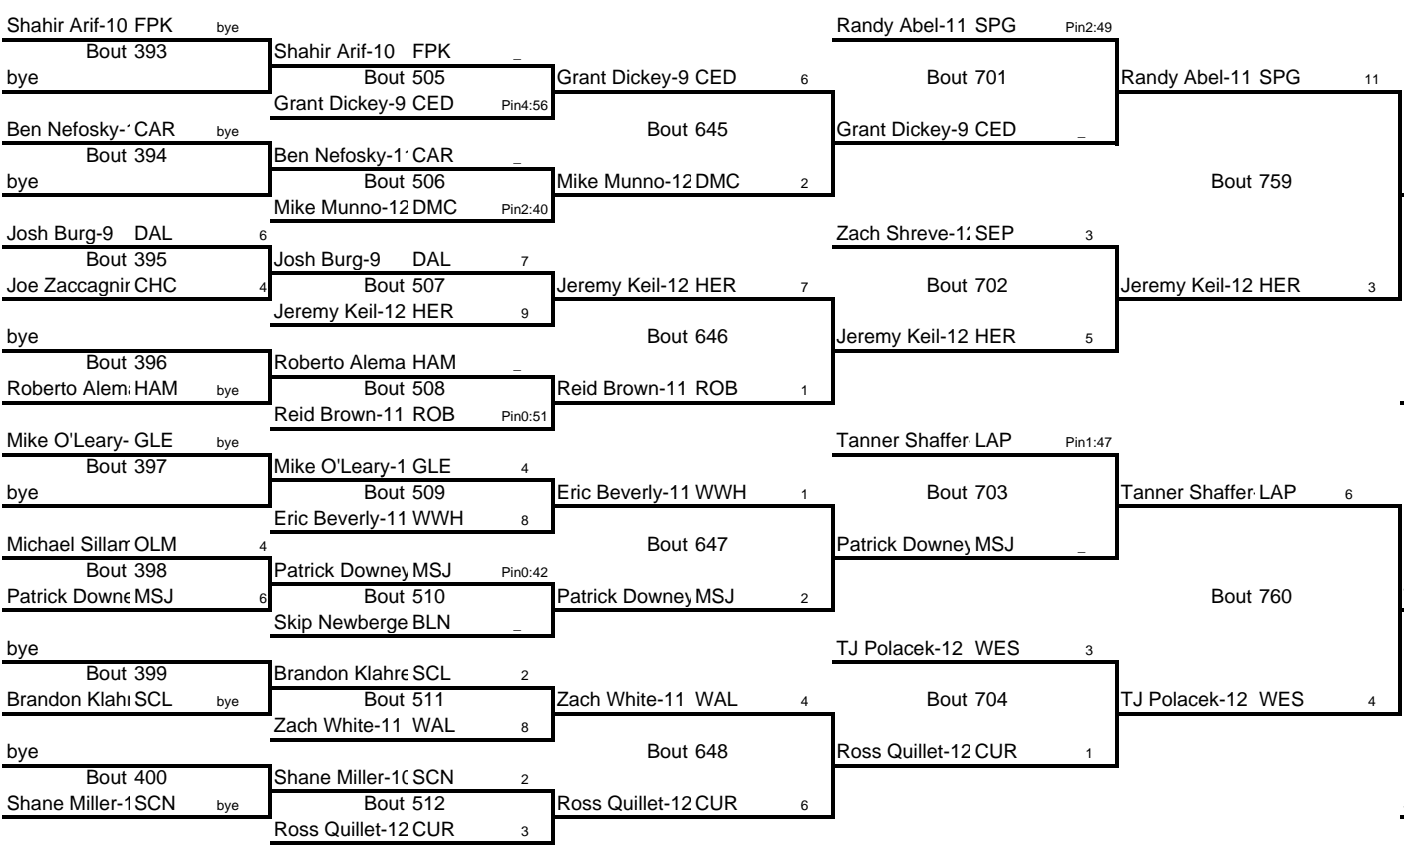

Weight Class 145 lbs