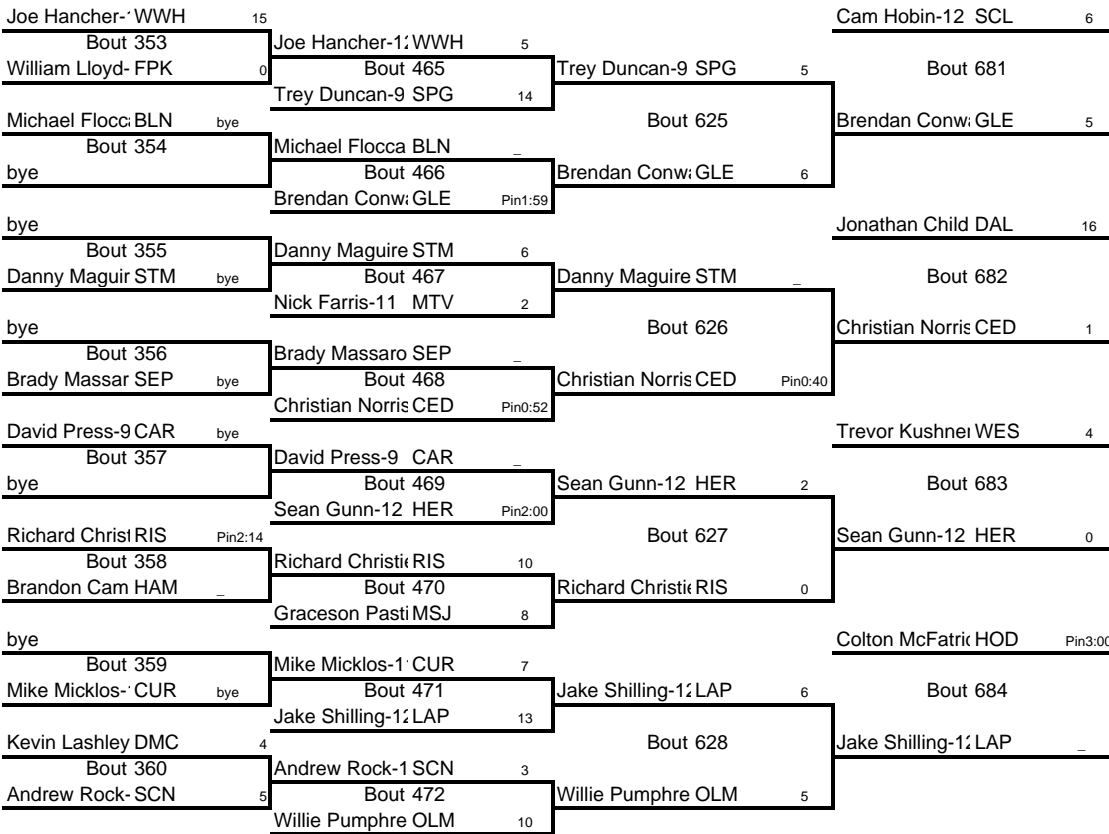

Weight Class 119 lbs