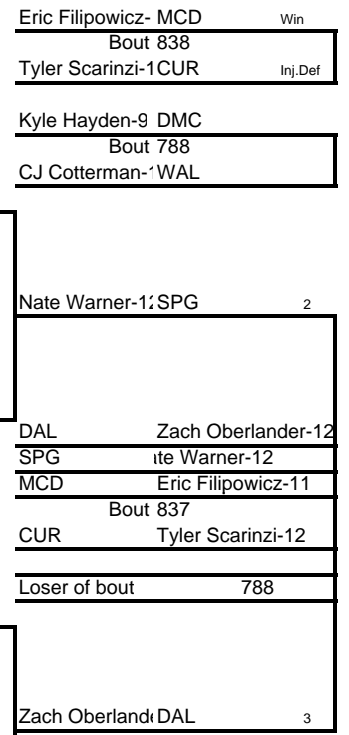

**Weight Class 119 lbs**

**119**

Weight Class 125 lbs

125

**Weight Class 125 lbs**

**125**

**Weight Class 125 lbs**

Weight Class 130 lbs

130

**Weight Class 130 lbs**

**Weight Class 130 lbs**

**130**

Wes Jones-9 ROB 4  
Bout 841  
Joel Collins-10 SCN 9

Craig Brindza-1GLE  
Bout 789  
Jake Hulsey-11MSJ

Zach Taylor-12 HOD 3

Zach Taylor-12 HOD 4  
3rd HOD Zach Taylor-12  
4th SPG Alex Lease-10  
5th SCN Joel Collins-10  
6th Bout 840  
7th ROB Wes Jones-9  
8th Loser of bout 789